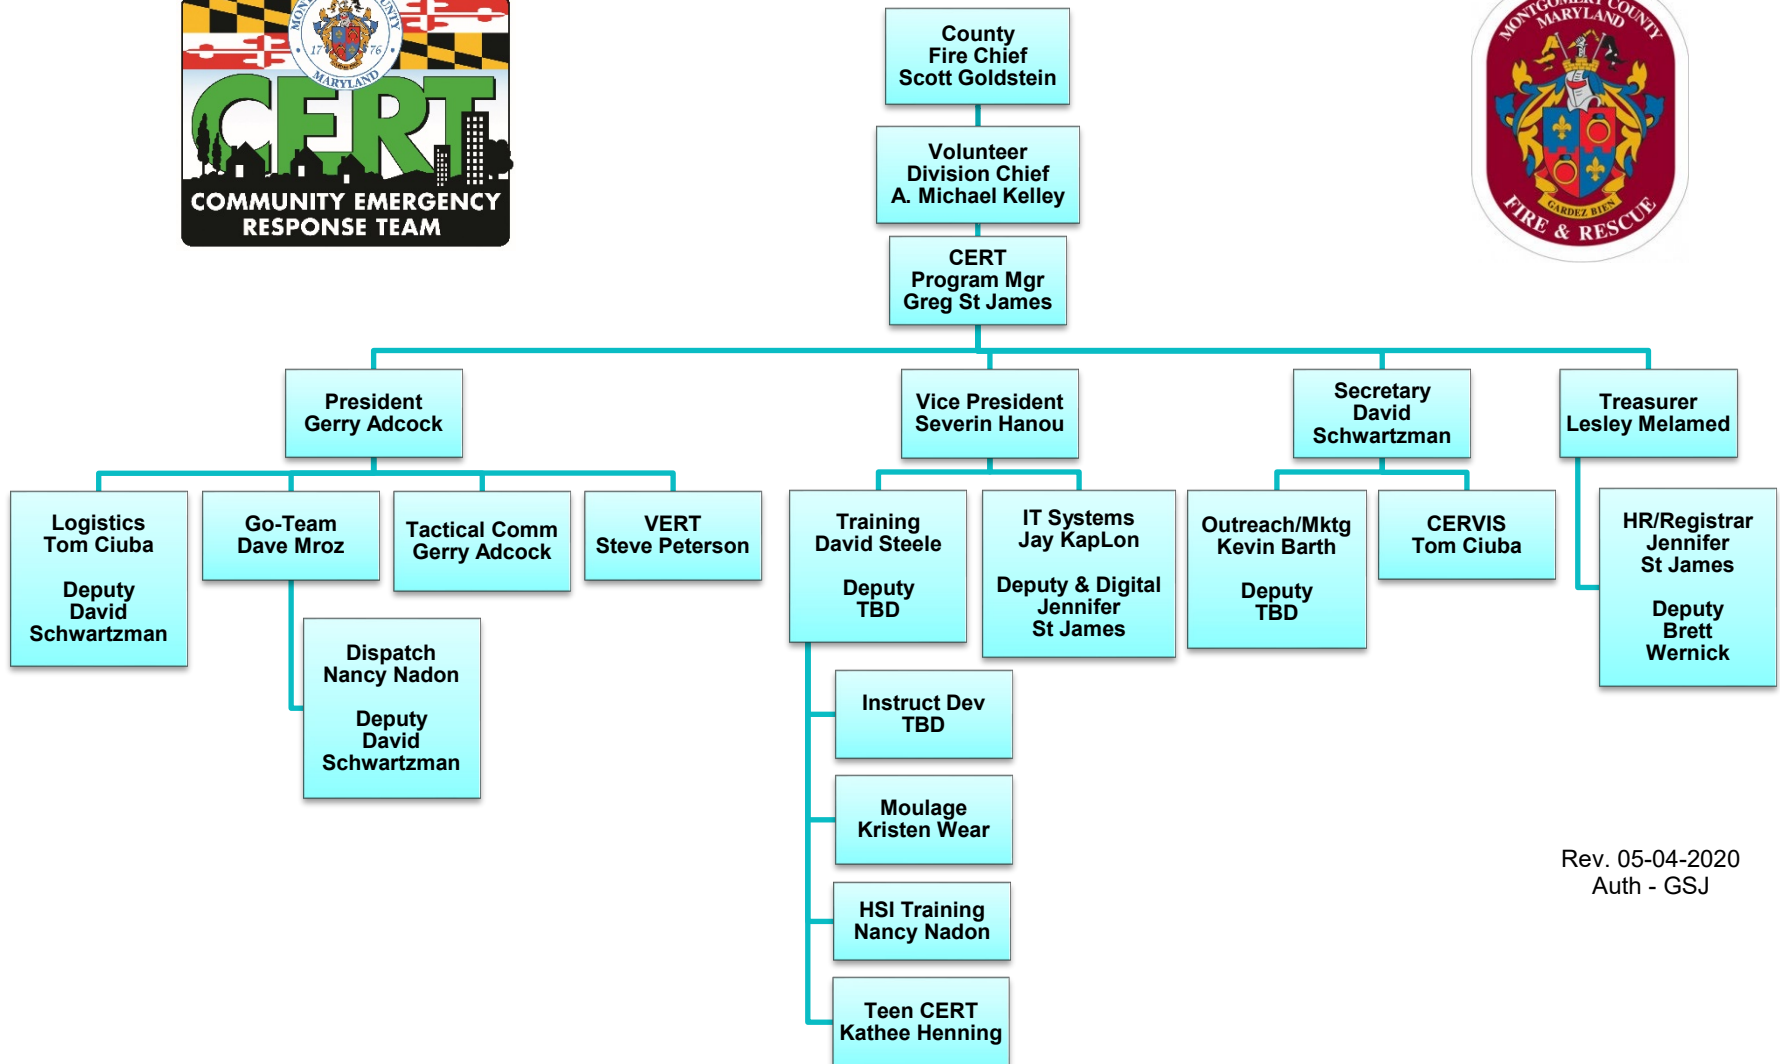

MONTGOMERY COUNTY CERT ORGANIZATIONAL CHART

Rev. 05-04-2020
Auth - GSJ